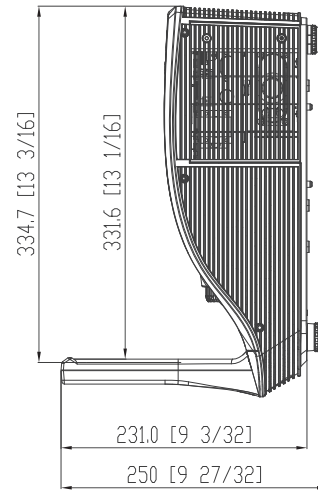

Front

Connector Side

Controls Surface

Lamp Side

Mounting Surface

Back

MimioProjector
Detailed Measurements | 5.1.13
mm (in.)