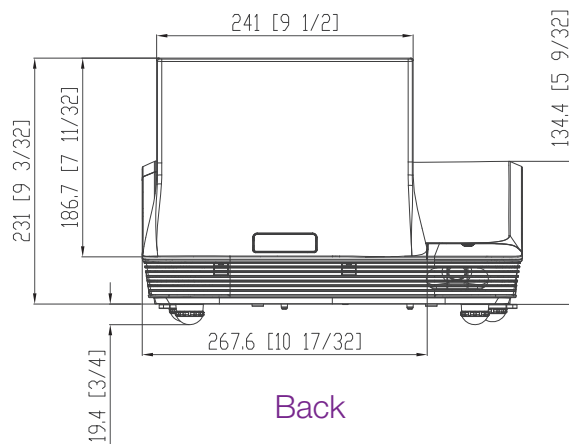

Front

Connector Side

Controls Surface

Lamp Side

Mounting Surface

Back

MimioProjector
Detailed Measurements | 5.1.13
mm (in.)