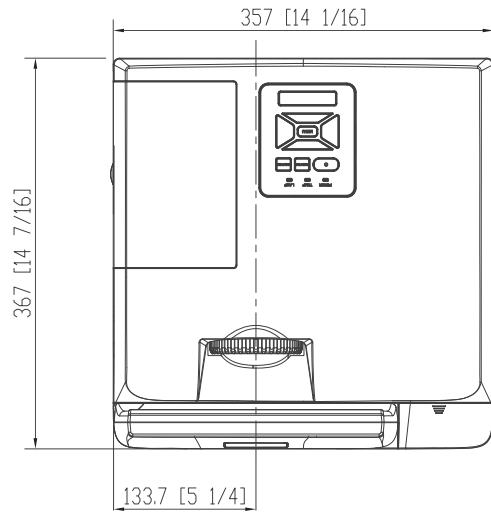

Front

Connector Side

Controls Surface

Lamp Side

Mounting Surface

Back

MimioProjector
Detailed Measurements | 5.1.13
mm (in.)