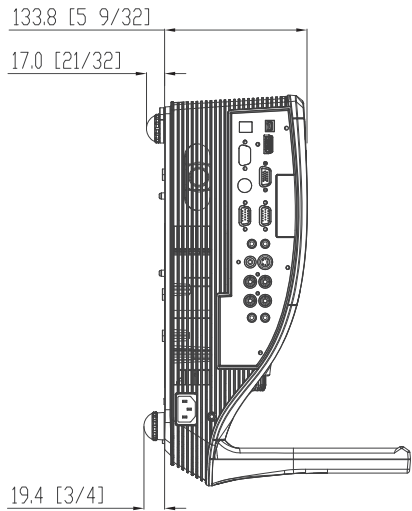

Front

Connector Side

Controls Surface

Lamp Side

Mounting Surface

Back

MimioProjector
Detailed Measurements | 5.1.13
mm (in.)