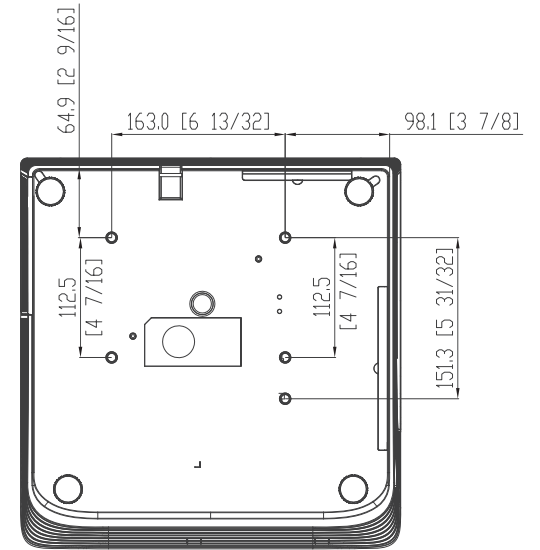

Front

Connector Side

Controls Surface

Lamp Side

Mounting Surface

Back

MimioProjector
Detailed Measurements | 5.1.13
mm (in.)