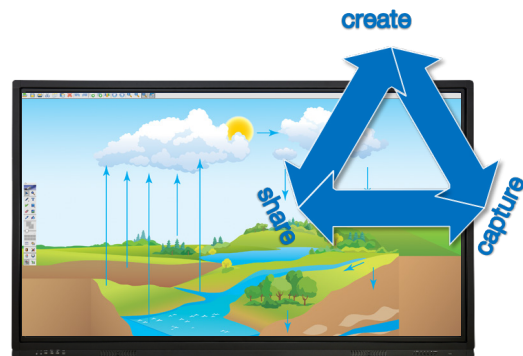

MimioDisplay Interactive Touch Screen Display

Deliver great instruction and have multiple students work together on a brilliant, 4K UHD 10-touch display.

Students will see everything with Boxlight's vibrant MimioDisplay Interactive touch screen displays. Choose from the UHD 65", 75", and 86" models, offering all the features of a touch-driven interactive whiteboard with the simplicity and elegance of a state-of-the-art, ultra-high definition (4K UHD) DLED display. The Android display enables the class to share, create, and capture their work with mirroring, annotation over video, and whiteboard features. Bringing collaboration from the front row to the last. The included wall-mount makes setup even easier.

- Lessons have more contrast and are easier to see—even in large classrooms.
- Up to 10 single-point touch users or five dual-touch and gestures users can work simultaneously, driving collaborative learning.
- Our USB cable with video HDMI 1-2-3 connection allows a display to be setup and you never have to touch a cable again. All controlled through the device.
- Built-in forward facing stereo speakers eliminate the need for a separate audio system.
- Full-featured solution includes MimioStudio™ and Ximbus classroom software to easily create and deliver engaging lessons.
- Complete integration with our other products, including our MimioMobile™ collaboration and assessment app.

The surface is made of anti-glare and safety glass, making this display classroom rugged, easy to see, and with a smooth responsive touch experience.

To learn more, uk.boxlight.com.

MimioStudio software—so easy to use and engaging, your teachers will use it every day.