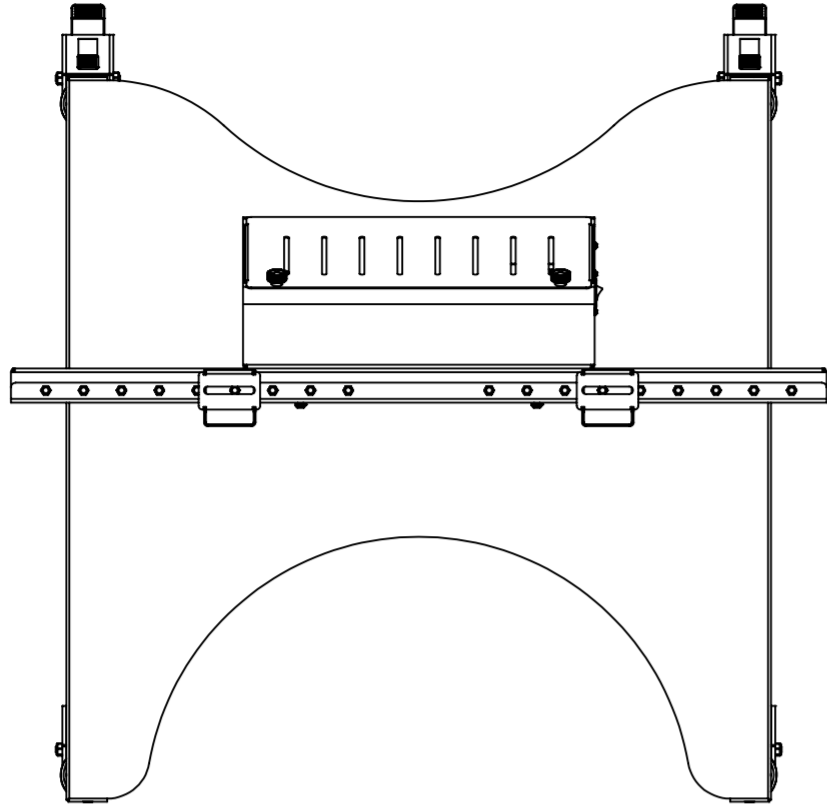

HI-LO[®] Mono - Electric - Trolley mount

PRODUCT CODE 8420

SIZE	WEIGHT	VESA UP TO	WARRANTY (RTB)
UP TO 130"	UP TO 86 _{kg}	800 x 600	5 YRS

FEATURES

- Simple elegance** - all cables are hidden within the column.
- Supremely stable** - the sturdy base is hidden beneath a neat cover.
- Easy access** - base cover is sculpted for wheelchair access.
- Enhance the experience further with on-board accessories** - including sound bar mount, video conference camera mount, anti-crush bar, laptop shelf, laptop secure wall mount, Apple TV and Intel NUC.

A stylish, single column design with near silent telescopic movement (500mm of vertical travel) that includes integrated (and hidden) power distribution as standard.

The trolley is easily maneuvered and incredibly stable, allowing the screen resource to be quickly and safely shared.

Additional function and control is tailored to your needs through a range of accessories. Standard models have a maximum screen size of 130kg and 86".

HI-LO[®] MONO SCREEN MOUNT RANGE

CODE	MAX SCREEN	MAX WEIGHT	MAX VESA	HEIGHT ADJUSTMENT (VERTICAL)	HEIGHT FROM FLOOR TO REAR OF SCREEN LOWERED/RAISED
8430 Electric Hi-Lo Mono 600 Wall to Floor	86"	130kg	800 x 600	500mm	882/1382mm
8431 Electric Hi-Lo Mono 600 Wall to Floor	86"	130kg	800 x 600	600mm	1142/1742mm
8420 Electric Hi-Lo Mono 500 Trolley	86"	130kg	800 x 600	500mm	985/1485mm
8421 Electric Hi-Lo Mono 600 Trolley	86"	130kg	800 x 600	600mm	1245/1845mm
8425 Electric Hi-Lo Mono 500 Free Standing	86"	130kg	800 x 600	500mm	880/1380mm
8426 Electric Hi-Lo Mono 600 Free Standing	86"	130kg	800 x 600	600mm	1140/1740mm

Heavy Duty range also available for screens up to 105"/170kg

Hi-Lo Mono 500 LED/LCD Trolley Mount - 8420

42 - 86" Screens

Max capacity 130kg

500mm Electric height adjustment
(1035 - 1535mm)