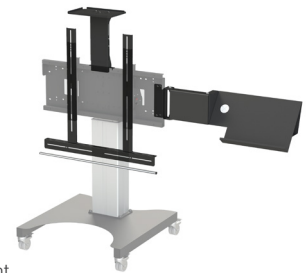

HI-LO[®] Mono - Electric - Trolley mount

PRODUCT CODE 8420

SIZE	WEIGHT	VESA UP TO	WARRANTY (RTB)
UP TO 130"	UP TO 86 _{kg}	800 x 600	5 YRS

FEATURES

- Simple elegance** - all cables are hidden within the column.
- Supremely stable** - the sturdy base is hidden beneath a neat cover.
- Easy access** - base cover is sculpted for wheelchair access.
- Enhance the experience further with on-board accessories** - including sound bar mount, video conference camera mount, anti-crush bar, laptop shelf, laptop secure wall mount, Apple TV and Intel NUC.

SPECIFICATION

- Vertical range and position** - 500mm of electronic vertical movement
- Mount size** - universal brackets for VESA mount sizes up to 800mm and 440mm or 600mm high. Please specify when ordering.
- Construction** - high quality steel with a reliable electric motor
- Mount dimensions** - L 750 x W 770 x H 1260 mm
- Warranty** - 5 year return to base warranty

A stylish, single column design with near silent telescopic movement (500mm of vertical travel) that includes integrated (and hidden) power distribution as standard.

The trolley is easily maneuvered and incredibly stable, allowing the screen resource to be quickly and safely shared.

Additional function and control is tailored to your needs through a range of accessories. Standard models have a maximum screen size of 130kg and 86".

HI-LO[®] MONO SCREEN MOUNT RANGE

CODE	MAX SCREEN	MAX WEIGHT	MAX VESA	HEIGHT ADJUSTMENT (VERTICAL)	HEIGHT FROM FLOOR TO REAR OF SCREEN LOWERED/RAISED
8430 Electric Hi-Lo Mono 600 Wall to Floor	86"	130kg	800 x 600	500mm	882/1382mm
8431 Electric Hi-Lo Mono 600 Wall to Floor	86"	130kg	800 x 600	600mm	1142/1742mm
8420 Electric Hi-Lo Mono 500 Trolley	86"	130kg	800 x 600	500mm	985/1485mm
8421 Electric Hi-Lo Mono 600 Trolley	86"	130kg	800 x 600	600mm	1245/1845mm
8425 Electric Hi-Lo Mono 500 Free Standing	86"	130kg	800 x 600	500mm	880/1380mm
8426 Electric Hi-Lo Mono 600 Free Standing	86"	130kg	800 x 600	600mm	1140/1740mm