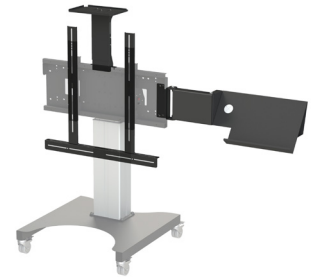

HI-LO[®] Mono - Multi position, Fixed height - Trolley mount

PRODUCT CODE 8423

SIZE	WEIGHT	VESA UP TO	WARRANTY (RTB)
UP TO 130"	UP TO 86 _{kg}	800 x 600	5 YRS

FEATURES

- Simple elegance** - all cables are hidden within the column.
- Supremely stable** - the sturdy base is hidden beneath a neat cover.
- Easy access** - base cover is sculpted for wheelchair access.
- Enhance the experience further with on-board accessories** - including sound bar mount, video conference camera mount, laptop shelf, laptop secure wall mount, Apple TV and Intel NUC.

SPECIFICATION

- Vertical range and position** - choose from 6 pre-selected height options.
- Mount size** - universal brackets for VESA mount sizes up to 800mm and 440mm or 600mm high. Please specify when ordering.
- Construction** - high quality steel with a reliable electric motor
- Mount dimensions** - L 700 x W 780 x H 1495mm.
- Warranty** - 5 year return to base warranty

A stylish, single column design with integrated (and hidden) power distribution and 6 pre-selected height options.

The trolley is easily maneuvered and incredibly stable, allowing the screen resource to be quickly and safely shared.

Additional function and control is tailored to your needs through a range of accessories. Standard models have a maximum screen size of 130kg and 86".

HI-LO[®] MONO MULTI POSITION, FIXED HEIGHT SCREEN MOUNT RANGE