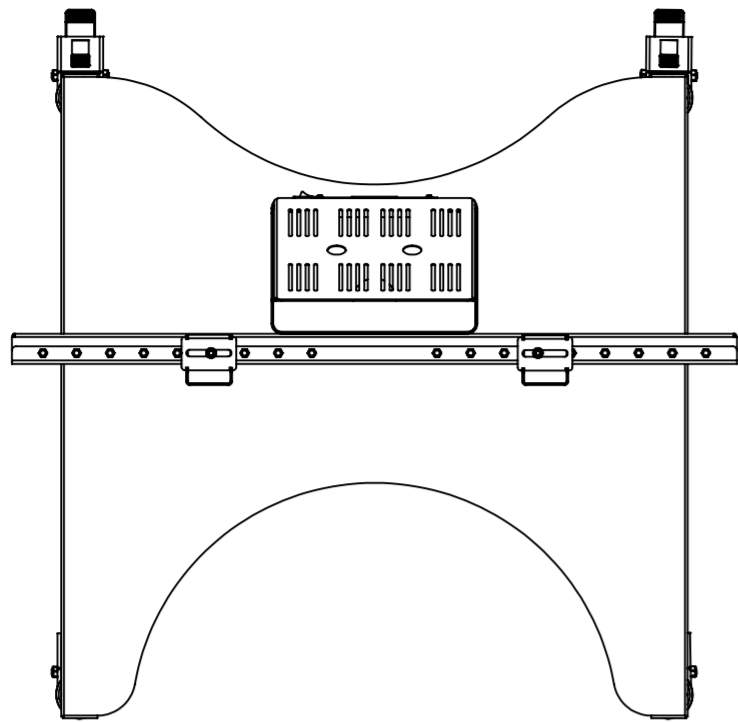

Fixed Height Mono Trolley Mount - 8423