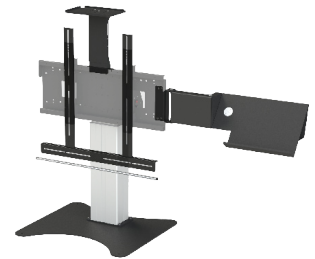

## FEATURES

**Simple elegance** - all cables are hidden within the column.

**Strong, secure fixing** - twin wall brackets with multiple fixing points, all hidden behind the column.

**Enhance the experience further with on-board accessories** - including extra deep wall brackets, sound bar mount, video conference camera mount, anti-crush bar, laptop shelf, laptop secure wall mount, floor plate, Apple TV and Intel NUC.

## SPECIFICATION

**Vertical range and position** -

500mm of electronic vertical movement

**Mount size** - universal brackets for VESA

mount sizes up to 800mm and 440mm or 600mm high. Please specify when ordering.

**Construction** - high quality steel with a reliable electric motor

**Mount dimensions** - L 1200 x W 1710 x H 930 mm

**Warranty** - 5 year return to base warranty

A stylish, single column design with near silent telescopic movement (500mm of vertical travel) that includes integrated (and hidden) power distribution as standard.

This mount has a very small footprint, seamlessly blending into its surroundings. It's also totally secure thanks to the twin wall brackets located on the main column.

Additional function and control is tailored to your needs through a range of accessories. Standard models have a maximum screen size of 130kg and 86".