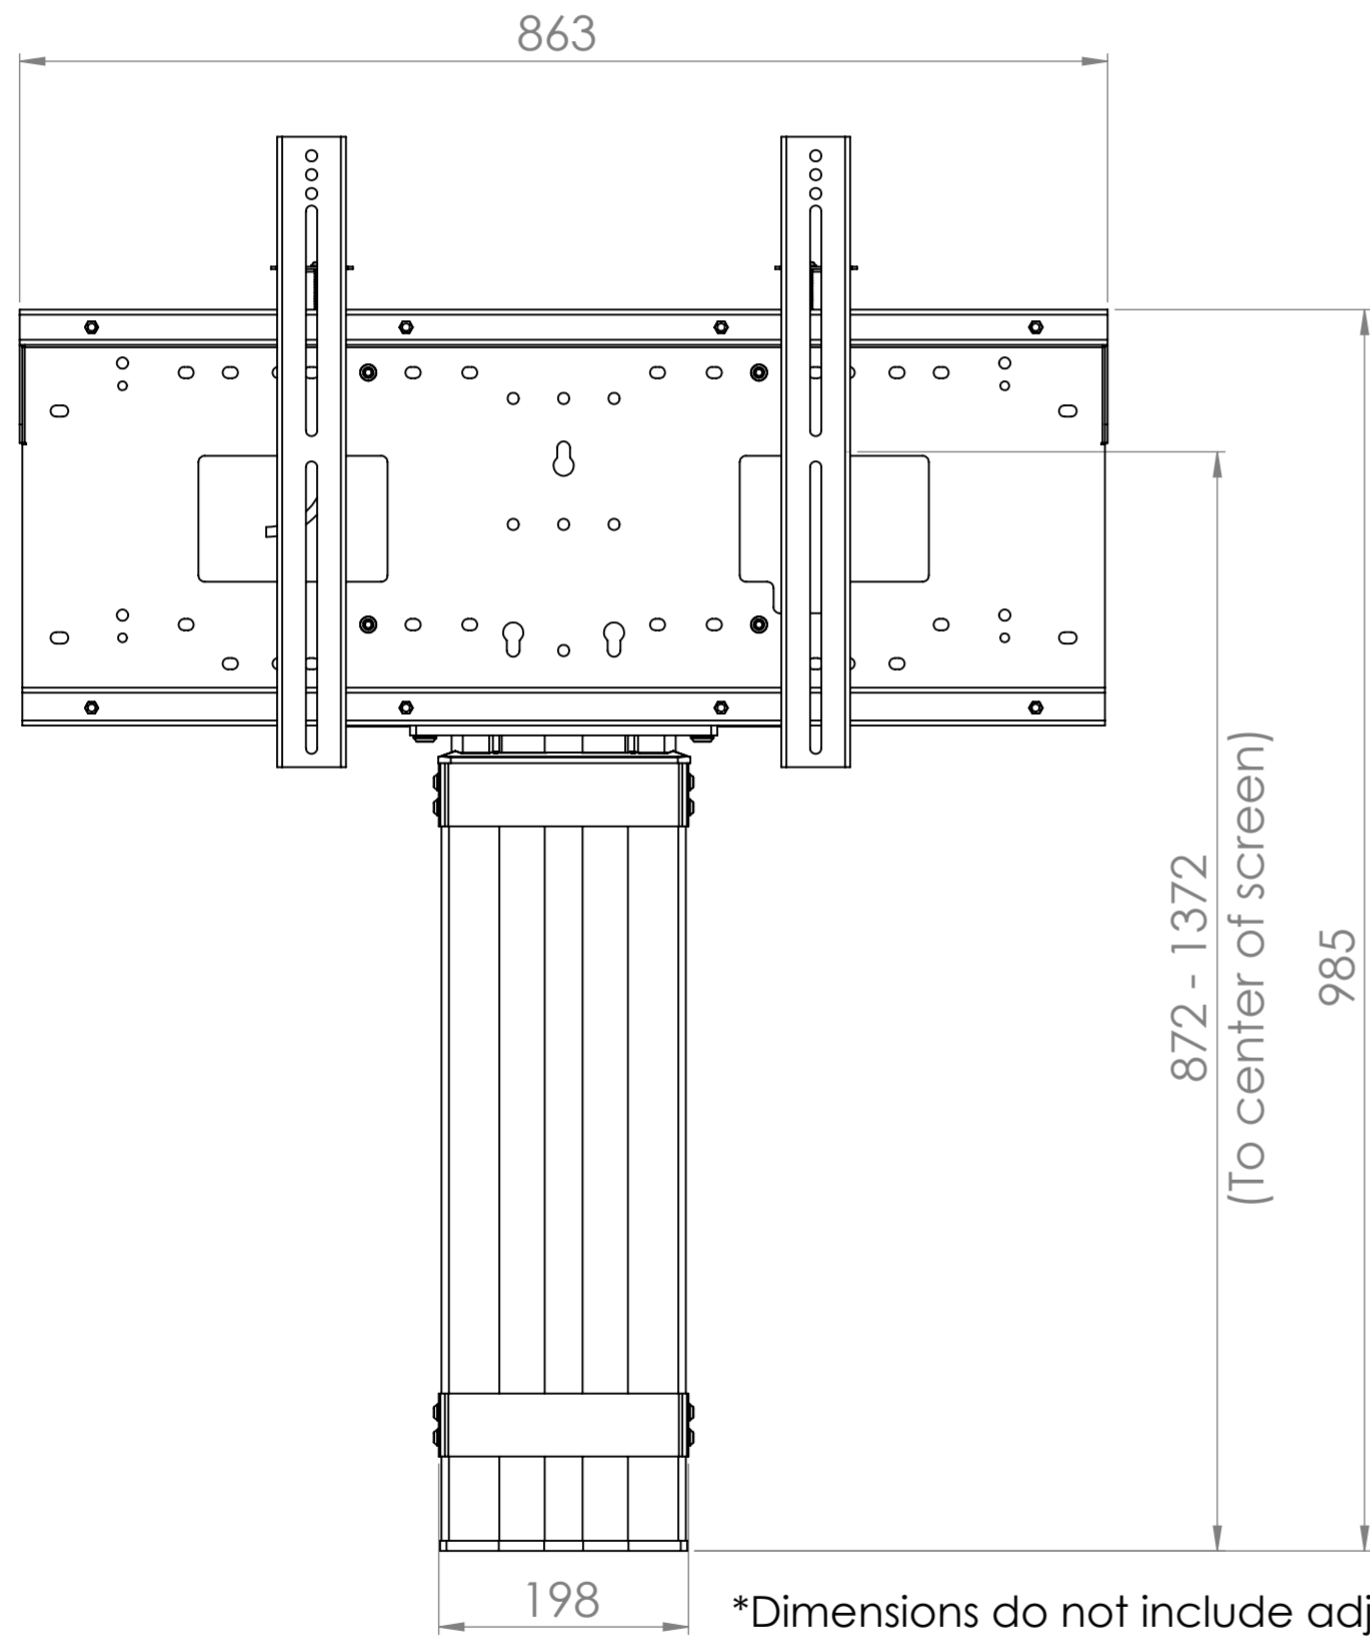

Hi-Lo Mono 500 LED/LCD Wall Mount - 8430