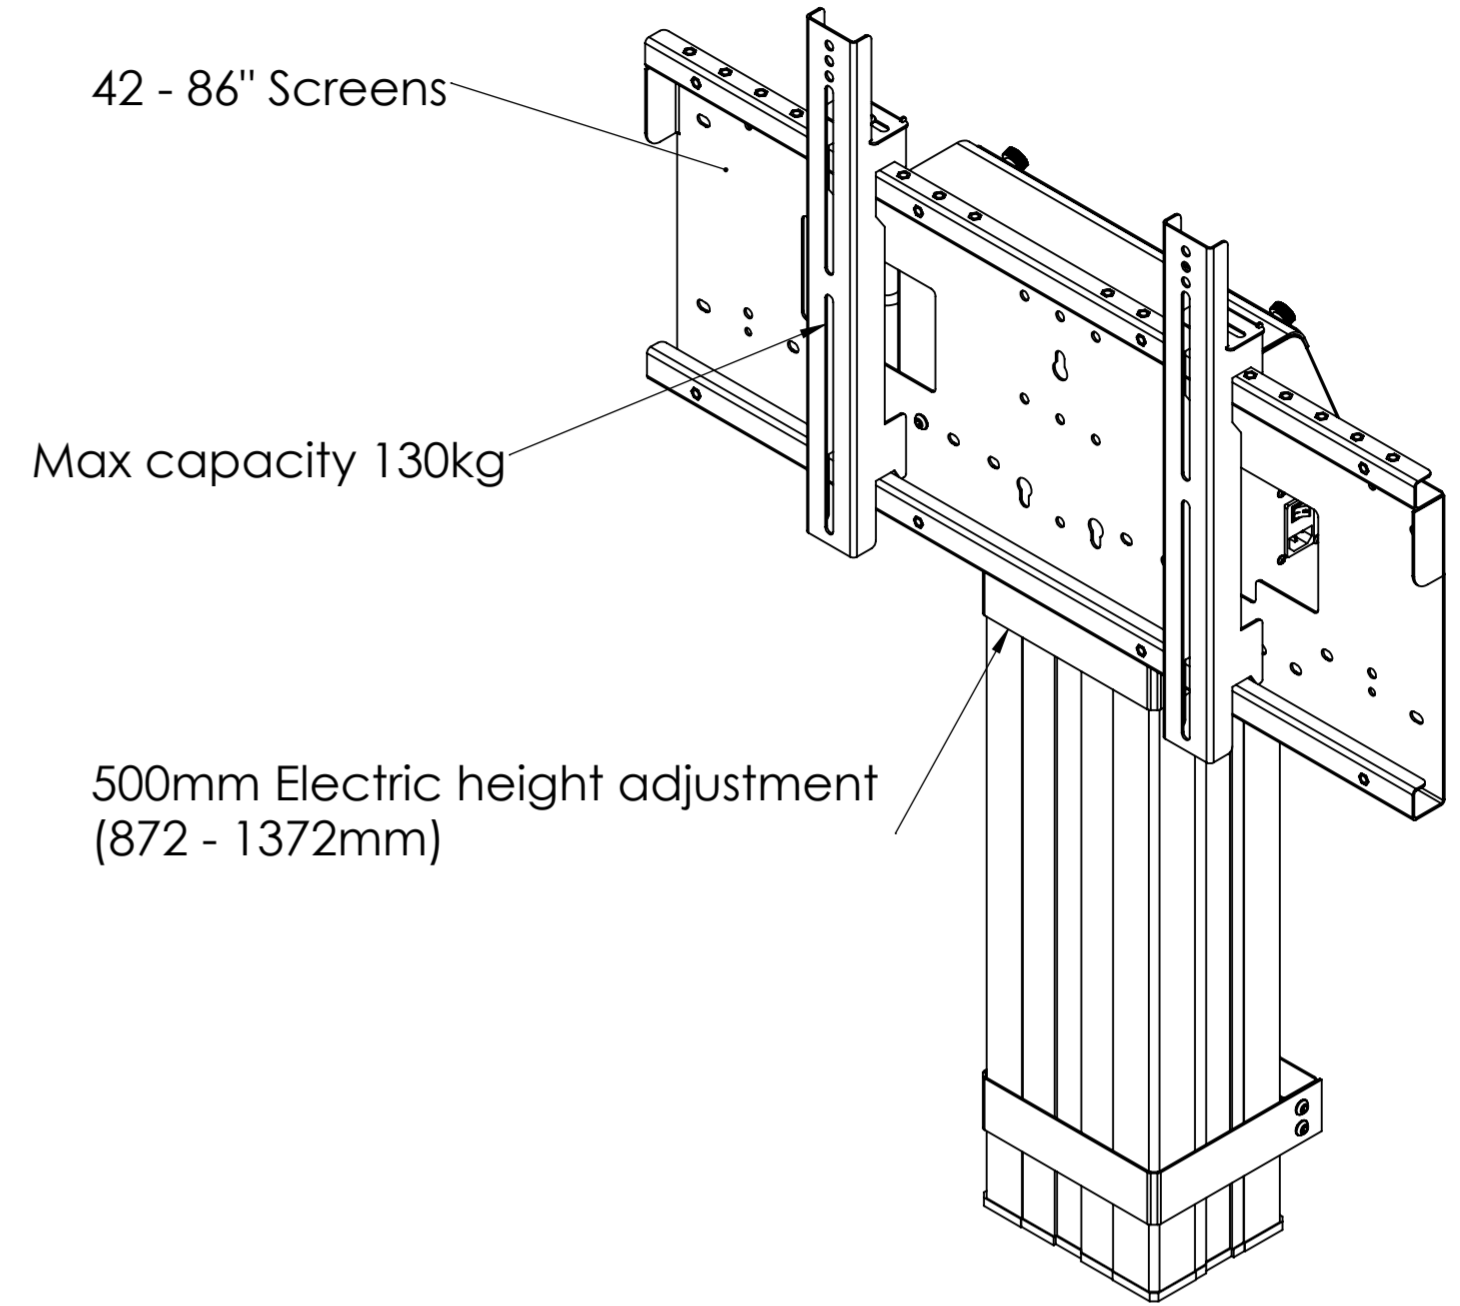

Hi-Lo Mono 500 LED/LCD Wall Mount - 8430