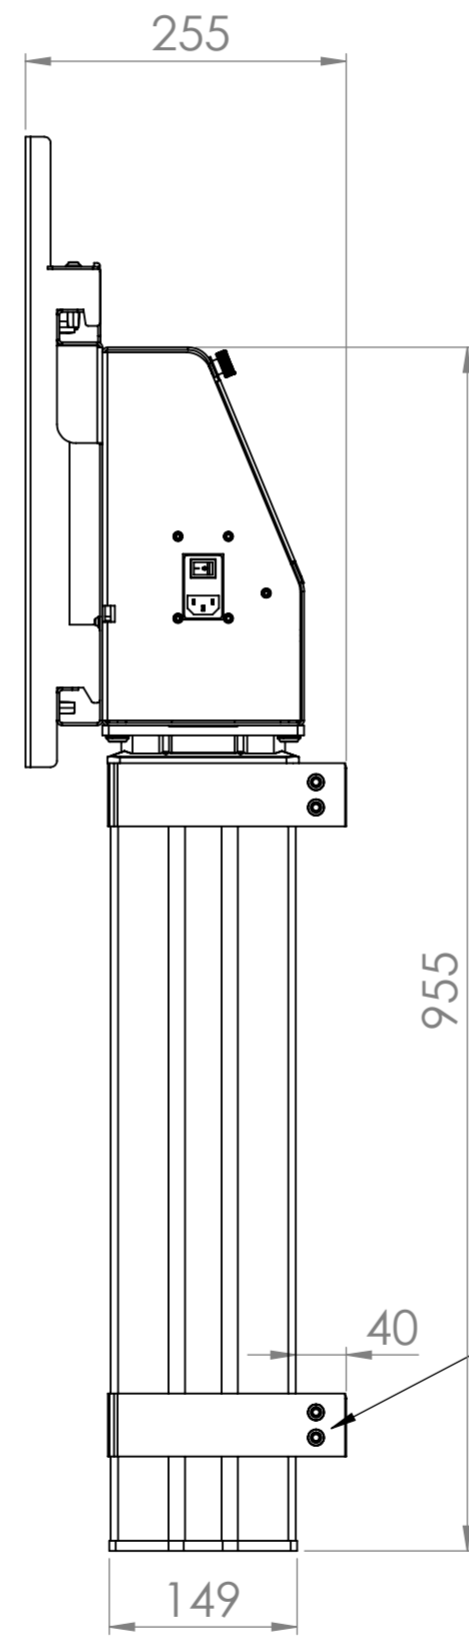

Hi-Lo Mono 500 LED/LCD Wall Mount - 8430