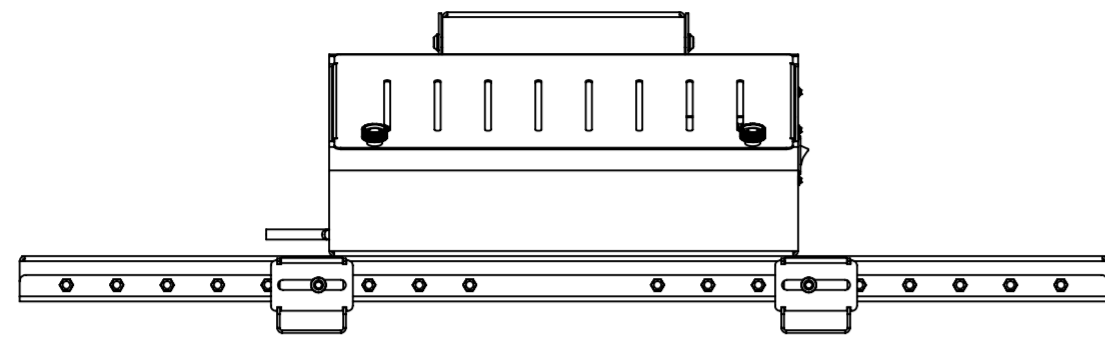

Hi-Lo Mono 500 LED/LCD Wall Mount - 8430