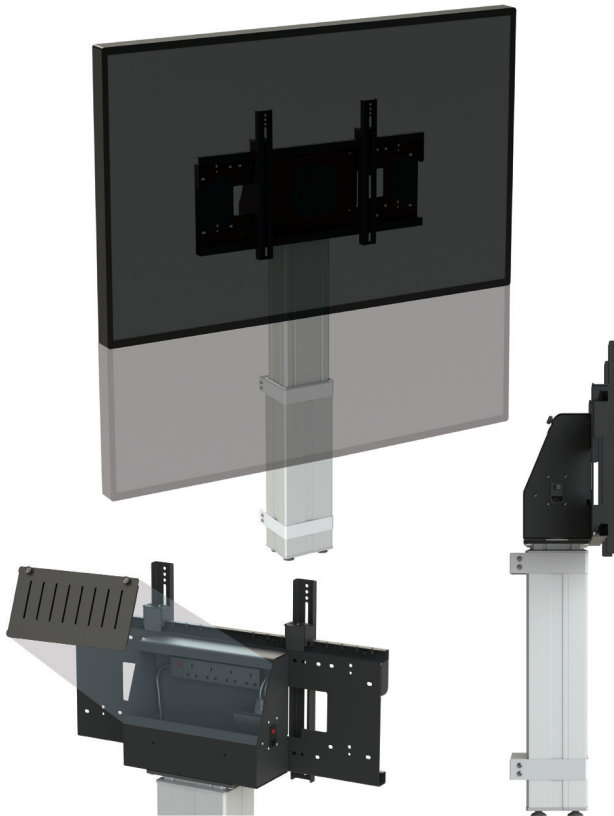

HI-LO® Mono - Electric Wall Mount

PRODUCT CODE 8430

SIZE	WEIGHT	VESA UP TO	WARRANTY (RTB)
UP TO 130"	UP TO 86_{kg}	800 x 600	5 YRS

FEATURES

Simple elegance - all cables are hidden within the column.

Strong, secure fixing - twin wall brackets with multiple fixing points, all hidden behind the column.

Enhance the experience further with on-board accessories - including extra deep wall brackets, sound bar mount, video conference camera mount, anti-crush bar, laptop shelf, laptop secure wall mount, floor plate, Apple TV and Intel NUC.

SPECIFICATION

Vertical range and position -

500mm of electronic vertical movement

Mount size - universal brackets for VESA

mount sizes up to 800mm and 440mm or 600mm high. Please specify when ordering.

Construction - high quality steel with a reliable electric motor

Mount dimensions - L 1200 x W 1710 x H 930 mm

Warranty - 5 year return to base warranty

A stylish, single column design with near silent telescopic movement (500mm of vertical travel) that includes integrated (and hidden) power distribution as standard.

This mount has a very small footprint, seamlessly blending into its surroundings. It's also totally secure thanks to the twin wall brackets located on the main column.

Additional function and control is tailored to your needs through a range of accessories. Standard models have a maximum screen size of 130kg and 86".

HI-LO® MONO SCREEN MOUNT RANGE

CODE	MAX SCREEN	MAX WEIGHT	MAX VESA	HEIGHT ADJUSTMENT (VERTICAL)	HEIGHT FROM FLOOR TO REAR OF SCREEN LOWERED/RAISED
8430 Electric Hi-Lo Mono 600 Wall to Floor	86"	130kg	800 x 600	500mm	882/1382mm
8431 Electric Hi-Lo Mono 600 Wall to Floor	86"	130kg	800 x 600	600mm	1142/1742mm
8420 Electric Hi-Lo Mono 500 Trolley	86"	130kg	800 x 600	500mm	985/1485mm
8421 Electric Hi-Lo Mono 600 Trolley	86"	130kg	800 x 600	600mm	1245/1845mm
8425 Electric Hi-Lo Mono 500 Free Standing	86"	130kg	800 x 600	500mm	880/1380mm
8426 Electric Hi-Lo Mono 600 Free Standing	86"	130kg	800 x 600	600mm	1140/1740mm

Heavy Duty range also available for screens up to 105"/170kg