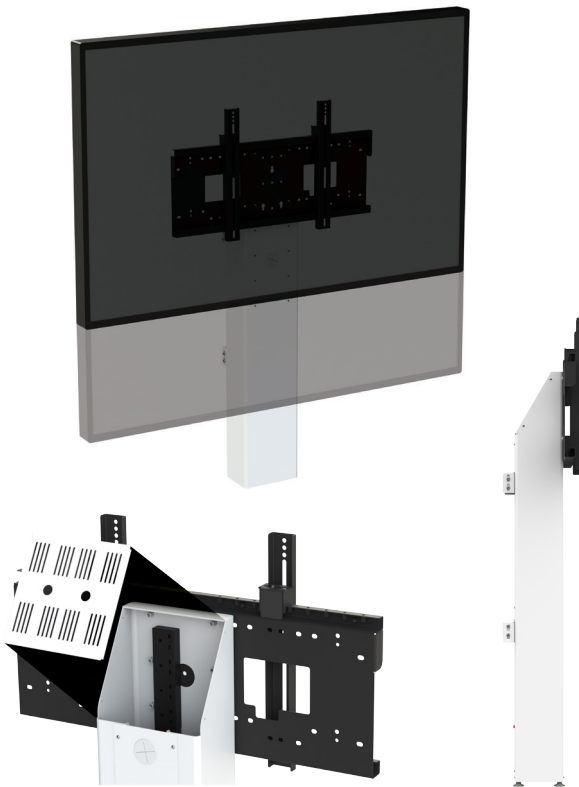

HI-LO[®] Mono - Multi position, Fixed height - Wall mount

PRODUCT CODE 8433

SIZE	WEIGHT	VESA UP TO	WARRANTY (RTB)
UP TO 130"	UP TO 86 _{kg}	800 x 600	5 YRS

FEATURES

Simple elegance - all cables are hidden within the column.

Strong, secure fixing - twin wall brackets with multiple fixing points, all hidden behind the column.

Enhance the experience further with on-board accessories - including extra deep wall brackets, sound bar mount, video conference camera mount, laptop shelf, laptop secure wall mount, Apple TV and Intel NUC.

SPECIFICATION

Vertical range and position - choose from 6 pre-selected height options.

Mount size - universal brackets for VESA mount sizes up to 800mm and 440mm or 600mm high. Please specify when ordering.

Construction - high quality steel with a reliable electric motor

Mount dimensions - L 246 x W 300 x H 1395 mm

Warranty - 5 year return to base warranty

A stylish, single column design with integrated (and hidden) power distribution, featuring 6 pre-selected height options.