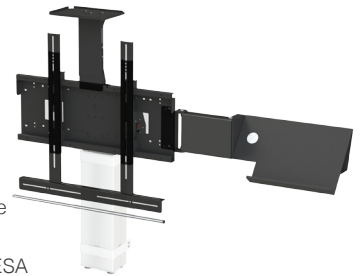

HI-LO[®] Mono - Multi position, Fixed height - Wall mount

PRODUCT CODE 8433

SIZE	WEIGHT	VESA UP TO	WARRANTY (RTB)
UP TO 130"	UP TO 86 _{kg}	800 x 600	5 YRS

FEATURES

Simple elegance - all cables are hidden within the column.

SPECIFICATION

Vertical range and position - choose from 6 pre-selected height options.

Mount size - universal brackets for VESA mount sizes up to 800mm and 440mm or 600mm high. Please specify when ordering.

Construction - high quality steel with a reliable electric motor

Mount dimensions - L 246 x W 300 x H 1395 mm

Warranty - 5 year return to base warranty

A stylish, single column design with integrated (and hidden) power distribution, featuring 6 pre-selected height options.

This mount has a very small footprint, easily blending into its surroundings. It's also totally secure thanks to the twin wall brackets located on the main column.

Additional function and control is tailored to your needs through a range of accessories. Standard models have a maximum screen size of 130kg and 86".