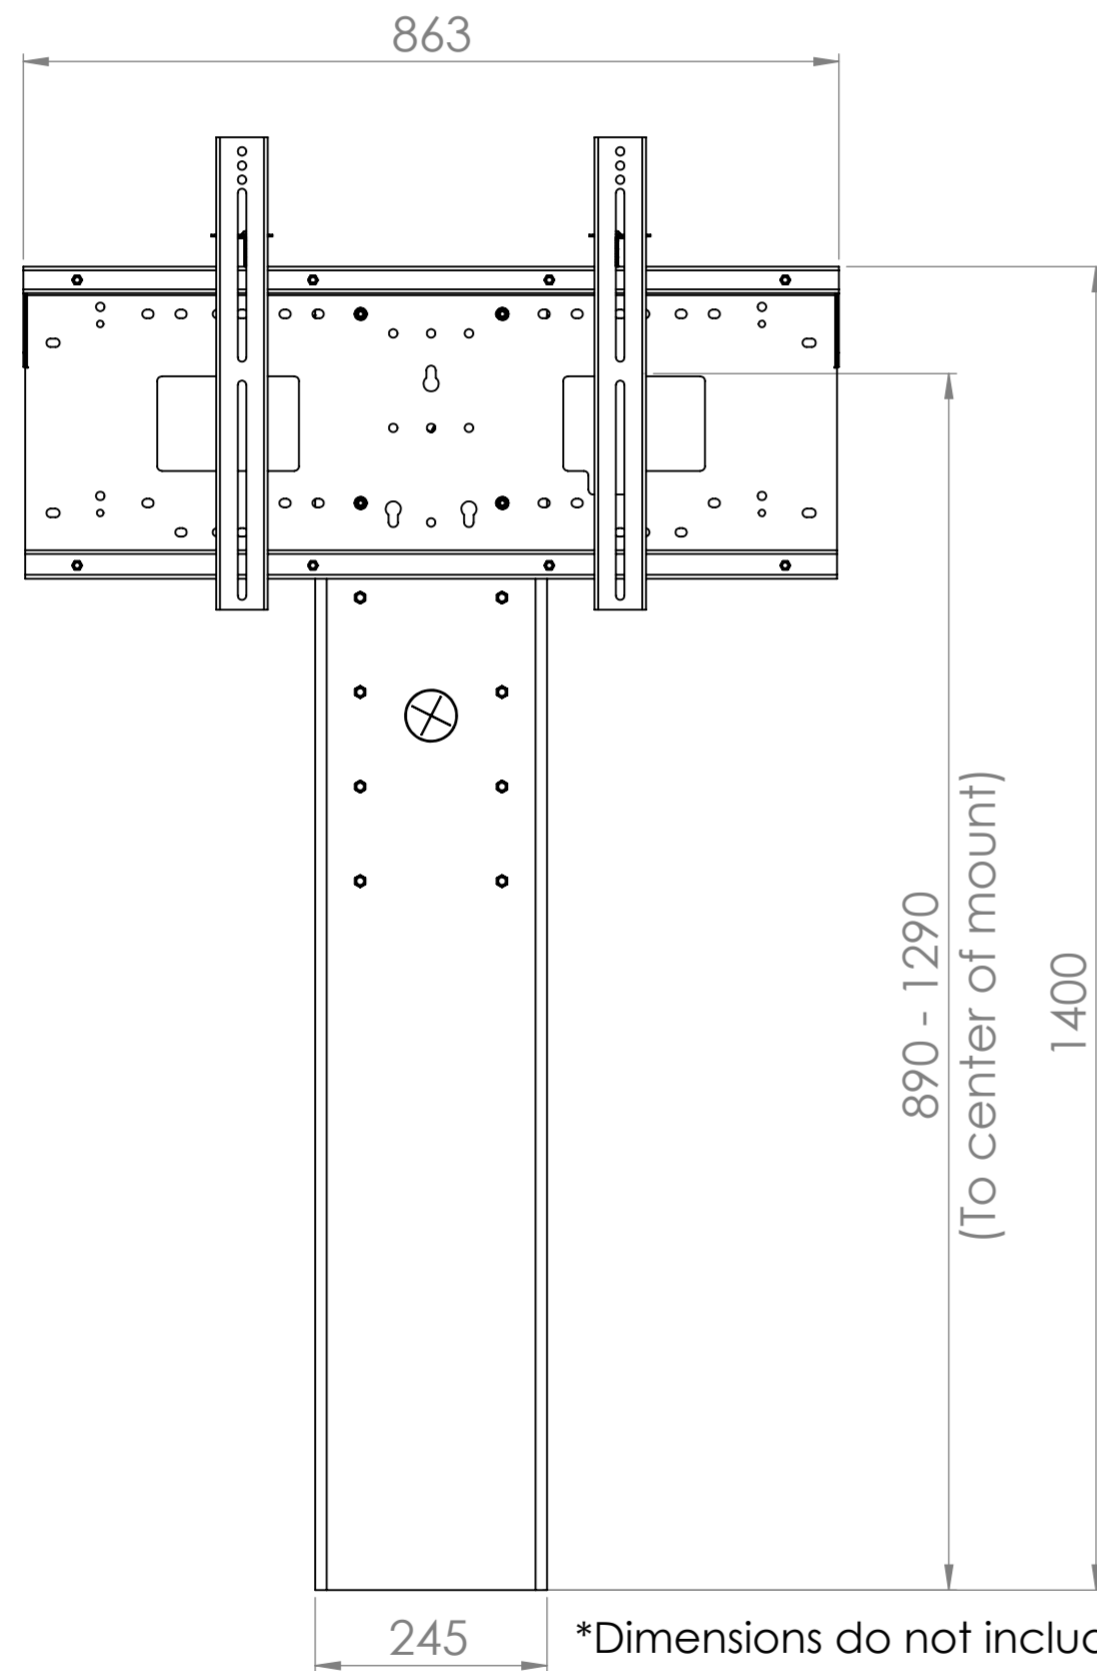

Fixed Height Mono Wall Mount - 8433

*Dimensions do not include adjustable feet