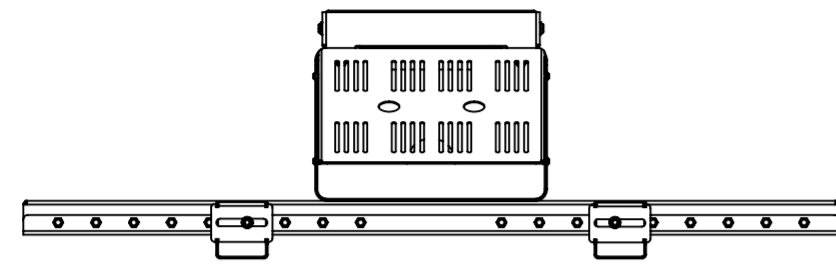

Fixed Height Mono Wall Mount - 8433

*Dimensions do not include adjustable feet