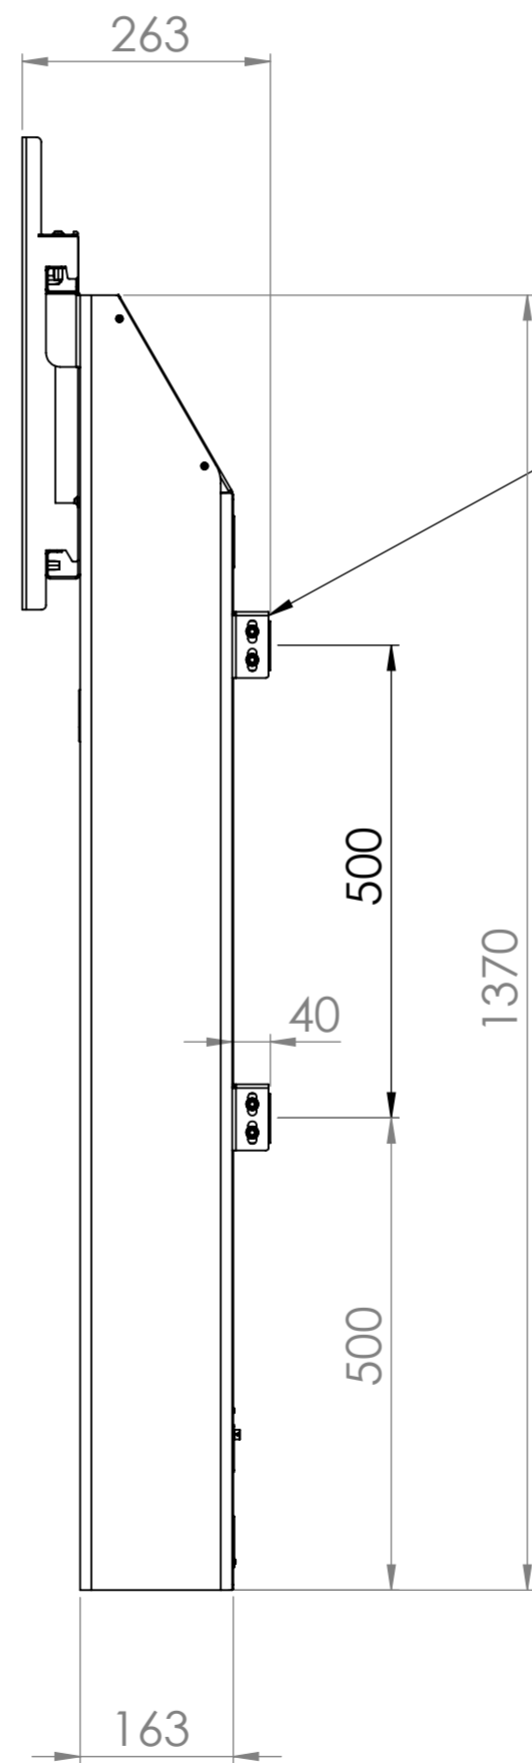

Fixed Height Mono Wall Mount - 8433

*Dimensions do not include adjustable feet

42 - 86" Screens

Max capacity 130kg

Screen mount may be bolted in 5 different positions over 400mm

40mm brackets shown, 100mm brackets also available.

Wall mount hole pattern